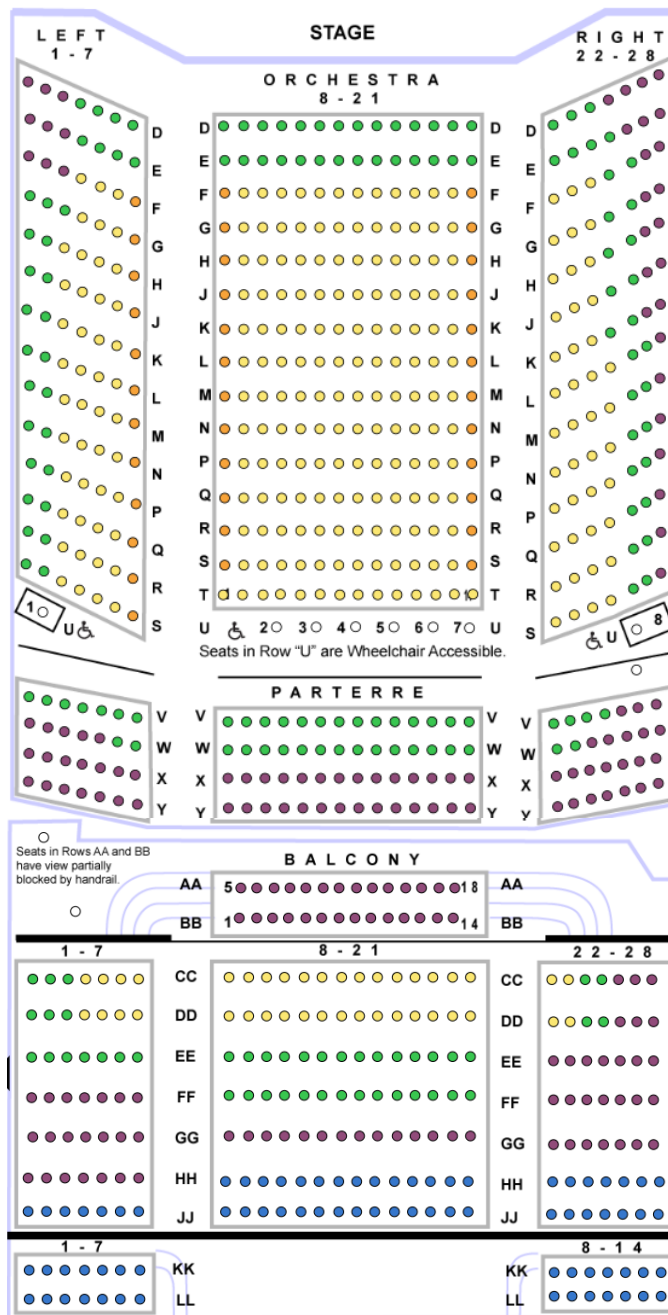

Santa Cruz Symphony Matinee Concerts

Henry J. Mello Center

Pre-Concert Talk begins at 1pm

Concerts begin at 2pm

Concert 3:
Catharsis
February 2, 2020

| Adult | | |
|-------|---------|----------|
| | Premium | \$102.50 |
| | Tier 1 | \$87.50 |
| | Tier 2 | \$67.50 |
| | Tier 3 | \$51.50 |
| | Tier 5 | \$31.50 |

Any remaining tickets can be purchased at the door.

Student* Rush \$10
Offered day of show 12:30pm-2:00pm at the door.
*current student ID and under 30 years old

Family Pack*:
Buy one Adult ticket, get one Youth ticket (ages 6-17) \$15.