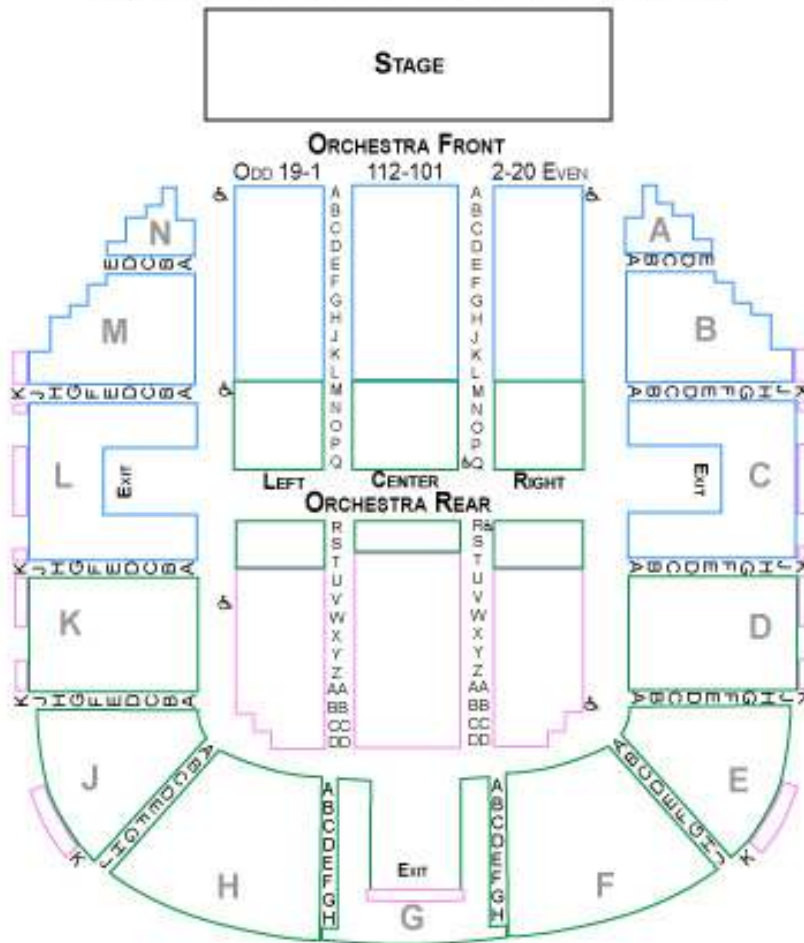

This event is Will Call only. You can pick up your tickets beginning at 6pm on the night of show. Valid photo ID, matching the name on the order, required for pick up. Tickets are non-transferable.

Wheelchair Accessible seating is available at all prices on the Orchestra Floor.

Advance ticket sales end 2 hours prior to the event.
Any remaining tickets can be purchased at the door.

All seating is raked except the orchestra.

Aisle break between Front and Rear Orchestra is subject to change.