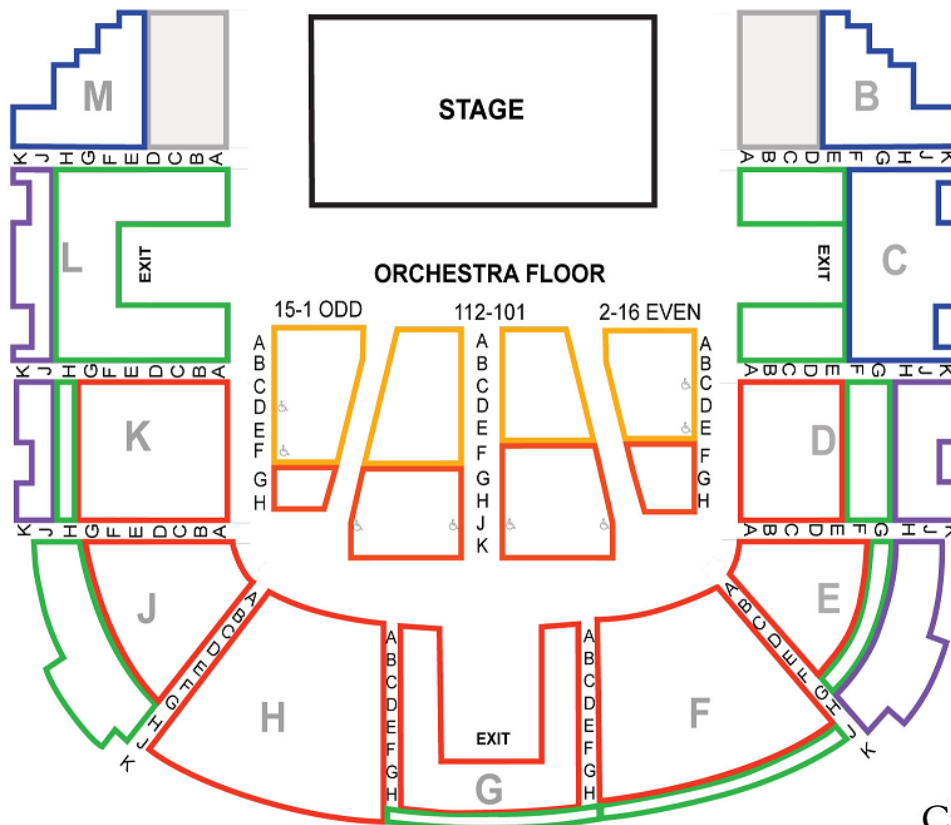

Santa Cruz Symphony Classic Concerts

Santa Cruz Civic Auditorium

Pre-Concert Talk at 6:30pm inside the Civic
Concerts begin at 7:30pm

**NOTE: Concert start time change
for 2016-17!**

		Adult
	Dress Circle	$75.00
	Orchestra	$75.00
	Terrace	$57.00
	Terrace Rear	$45.00
	Orchestra Rear	$45.00
	Sides	$27.00

Student Rush: $10
Offered in person from
6:00pm-7:00pm on evening of
the concert.
Current Student ID required.

Family Pack*:
Buy one Adult ticket, get one
Child ticket (ages 6-17)
for $10.

**Please request at the time of
purchase, or to buy online, click
'Subscriptions & Special Pricing'*

Group discounts available for groups of 10 or more.

Service charges are included in prices above.

Students must present a current Student ID to purchase Student Rush tickets.

Sorry, no children under 4 allowed at this concert.

All seating is raked except Orchestra Floor.

Wheelchair Accessible seats available at all prices on the Orchestra floor.

CiViC auditorium
www.santacruzcivic.com
831.420.5260

Sorry, no refunds or exchanges. Cameras and recorders are not allowed at Symphony events.
Please review *General Event Policies* for exclusions.