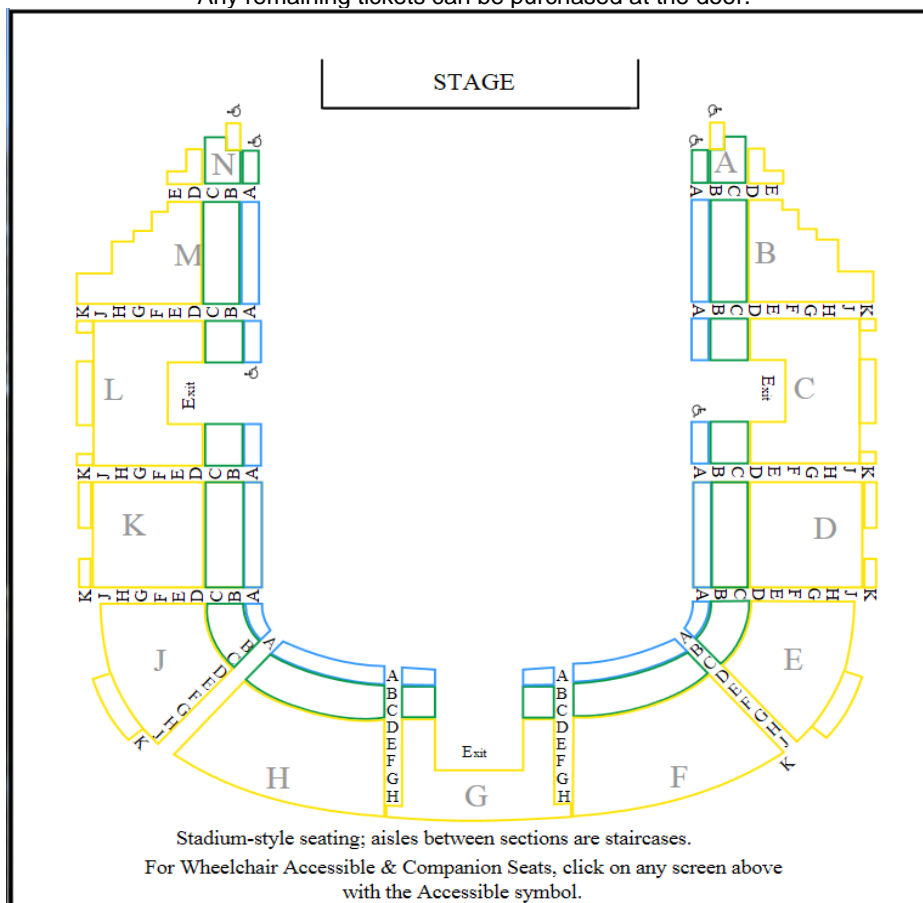

2017 Season SANTA CRUZ DERBY GIRLS

March 11 • May 13 • August 19

All regular season bouts are on Saturdays at 6:30pm • Doors ~ 5:45pm

Unless otherwise noted, all bouts are on Saturdays at 6:30pm with 5:45pm doors.
08/19/17 Home Championship & Groms bout - Special Double Header with early* Groms bout!
*Doors open at 3:30pm for special 4:00pm Groms bout followed by the Derby Girls bout at 6:30pm.

Santa Cruz Civic Auditorium

	Advanced	Day of Show
VIP Reserved <i>(no babes in arms)</i>	$32.00	$32.00
Reserved	$25.00	$25.00
General Admission Adult – First come, first served seating	$16.00	$18.00
Child 12 & under	$10.00	$12.00
General Admission Student w/ ID – First come, first served seating	$14.00	N/A
10 + Group Discount (General Admission only)	$12.00	$12.00

Buy **GROUP TICKETS** and save!

Prices include service charge.

Babies under 2 free if held on lap EXCEPT in VIP seating. Small children not recommended in first two rows.

Wheelchair Accessible & Companion seating available at all prices.

Advance ticket sales end 2 hours prior to the event.

Any remaining tickets can be purchased at the door.

No refunds. Keep your tickets in a safe place as replacements may not be issued. Please review Civic's General Event Policies for exclusions