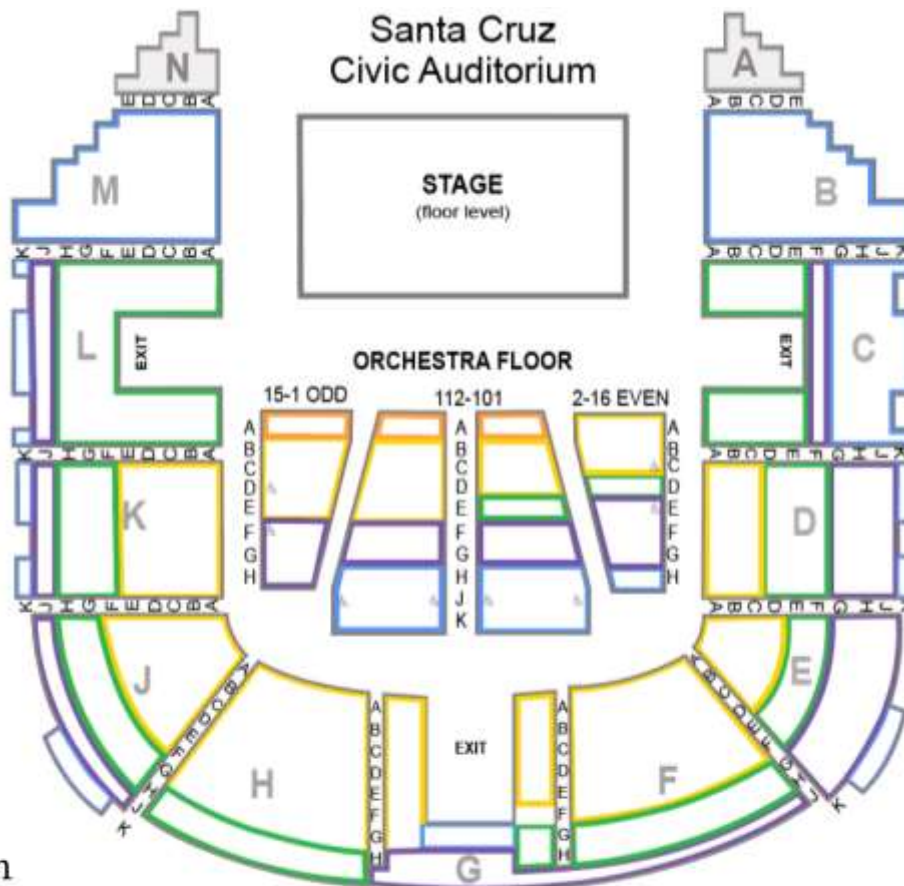

Santa Cruz Symphony Santa Cruz Civic Auditorium

2021-2022 Season

Pre-Concert Talks begin at 6:15pm
Concerts begin at 7:30pm

Adult	
	Premium $ 102.50
	Tier 1 $ 87.50
	Tier 2 $ 67.50
	Tier 3 $ 51.50
	Tier 4 $ 31.50

Service charges are included in prices above

Sorry, no children under 4 allowed at Symphony concerts with the exception of the Family Concert.

Student Rush: $15

Offered in person from 6:30pm-7:30pm on evening of the concert.

Current Student ID required.

Student Rush available 6:30-7:30 NOS with valid student ID and under 30 years old

Family Pack*:

Buy one Adult ticket, get one Child ticket (ages 6-17) $15.

Group Discount for 10+

*Please request at the time of purchase, or to buy online, click 'Subscriptions & Special Pricing' at SantaCruzTickets.com.

All seating is raked except Orchestra Floor.

Wheelchair Accessible seats available at all prices on the Orchestra floor.

Sorry, no refunds. Cameras and recorders are not allowed at Symphony events.
Please review *General Event Policies* for exclusions.