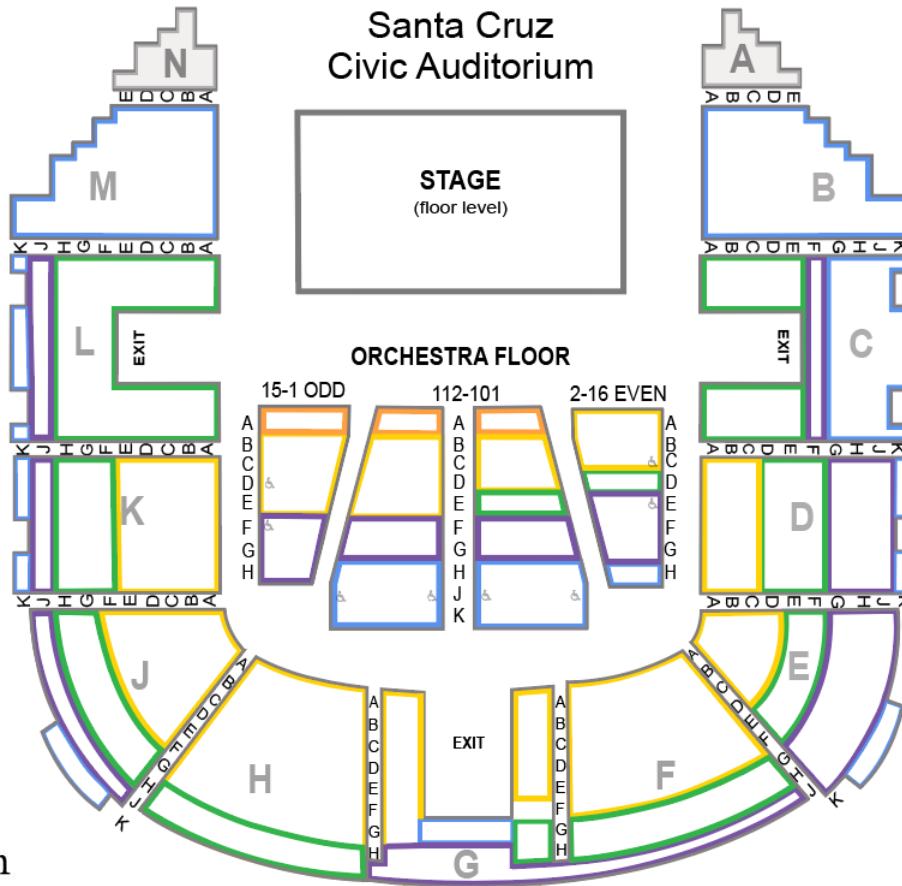

Service charges are included in prices above

Sorry, no children under 4 allowed at Symphony concerts with the exception of the Family Concert.

Student Rush: \$15
Offered in person from 6:30pm-7:30pm on evening of the concert.
Current Student ID required.

Student Rush available 6:30-7:30 NOS with valid student ID and under 30 years old

Family Pack*:
Buy one Adult ticket, get one Child ticket (ages 6-17) \$15.

Group Discount for 10+

**Please request at the time of purchase, or to buy online, click 'Subscriptions & Special Pricing' at SantaCruzTickets.com.*