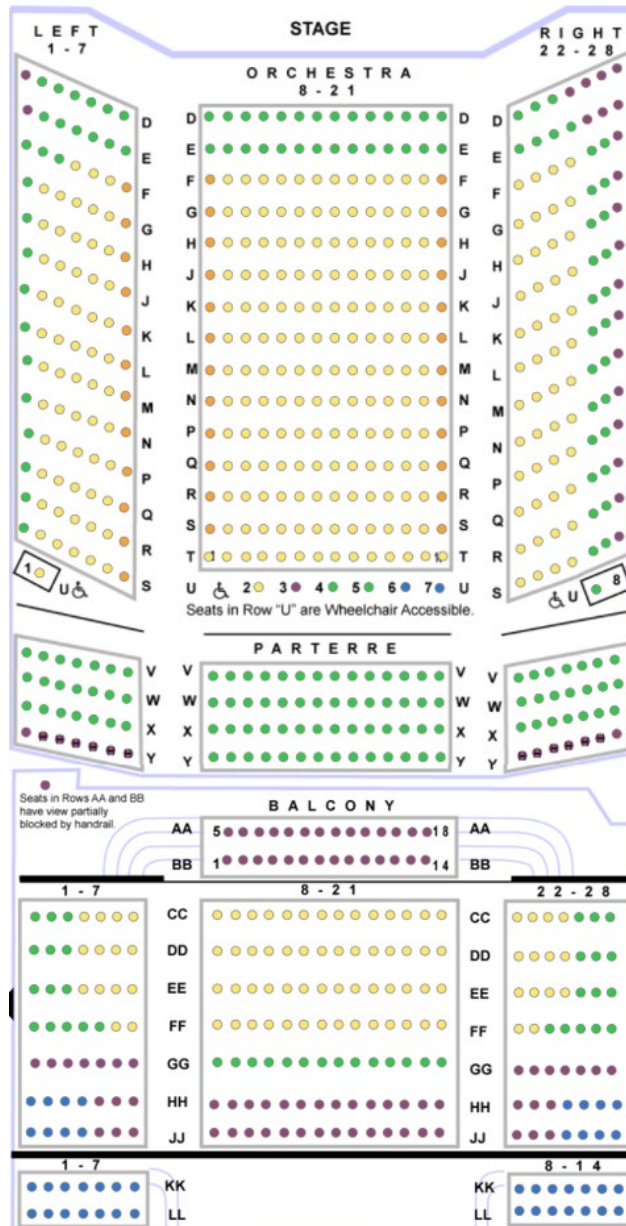

Santa Cruz Symphony Matinee Concerts

Henry J. Mello Center

Pre-Concert Talk begins at 1pm

Concerts begin at 2pm

Adult		
	Premium	\$102.50
	Tier 1	\$87.50
	Tier 2	\$67.50
	Tier 3	\$51.50
	Tier 5	\$31.50

Service charges are included in prices above.

Wheelchair Accessible Seats are located in Row U.

Student Rush* \$15
Offered day of show
12:30pm-2:00pm at the door.
*current student ID and under
30 years old

Family Pack*:
Buy one Adult ticket, get one
Youth ticket (ages 6-17) \$15.