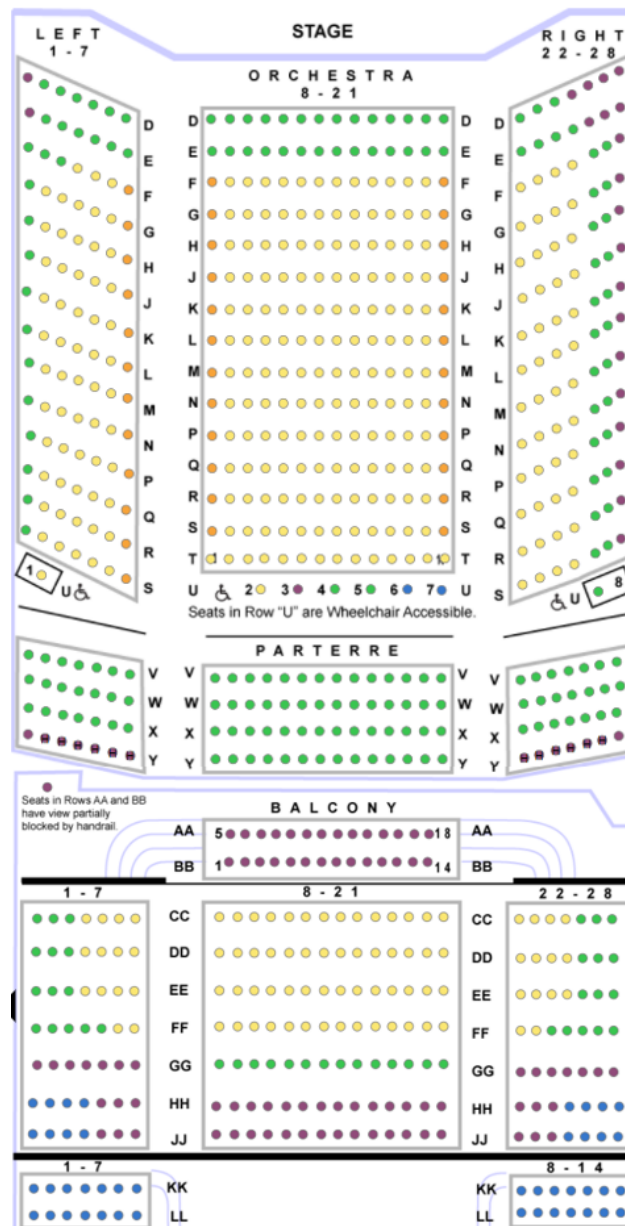

Santa Cruz Symphony 2023-2024

Henry J. Mello Center

Pre-Concert Talk begins at 1pm

Concerts begin at 2pm

Adult	
	Premium \$ 110.00
	Tier 1 \$ 90.00
	Tier 2 \$ 70.00
	Tier 3 \$ 55.00
	Tier 4 \$ 40.00

Service charges are included in prices above.

 Wheelchair Accessible Seats are located in Row U.

Student Rush*: \$15
 Offered day of show
 12:30pm-2:00pm at the door.
 Current student ID required &
 under 30 years old

Family Pack*:
 Buy one Adult ticket, get one
 Youth ticket (ages 6-17) \$10.