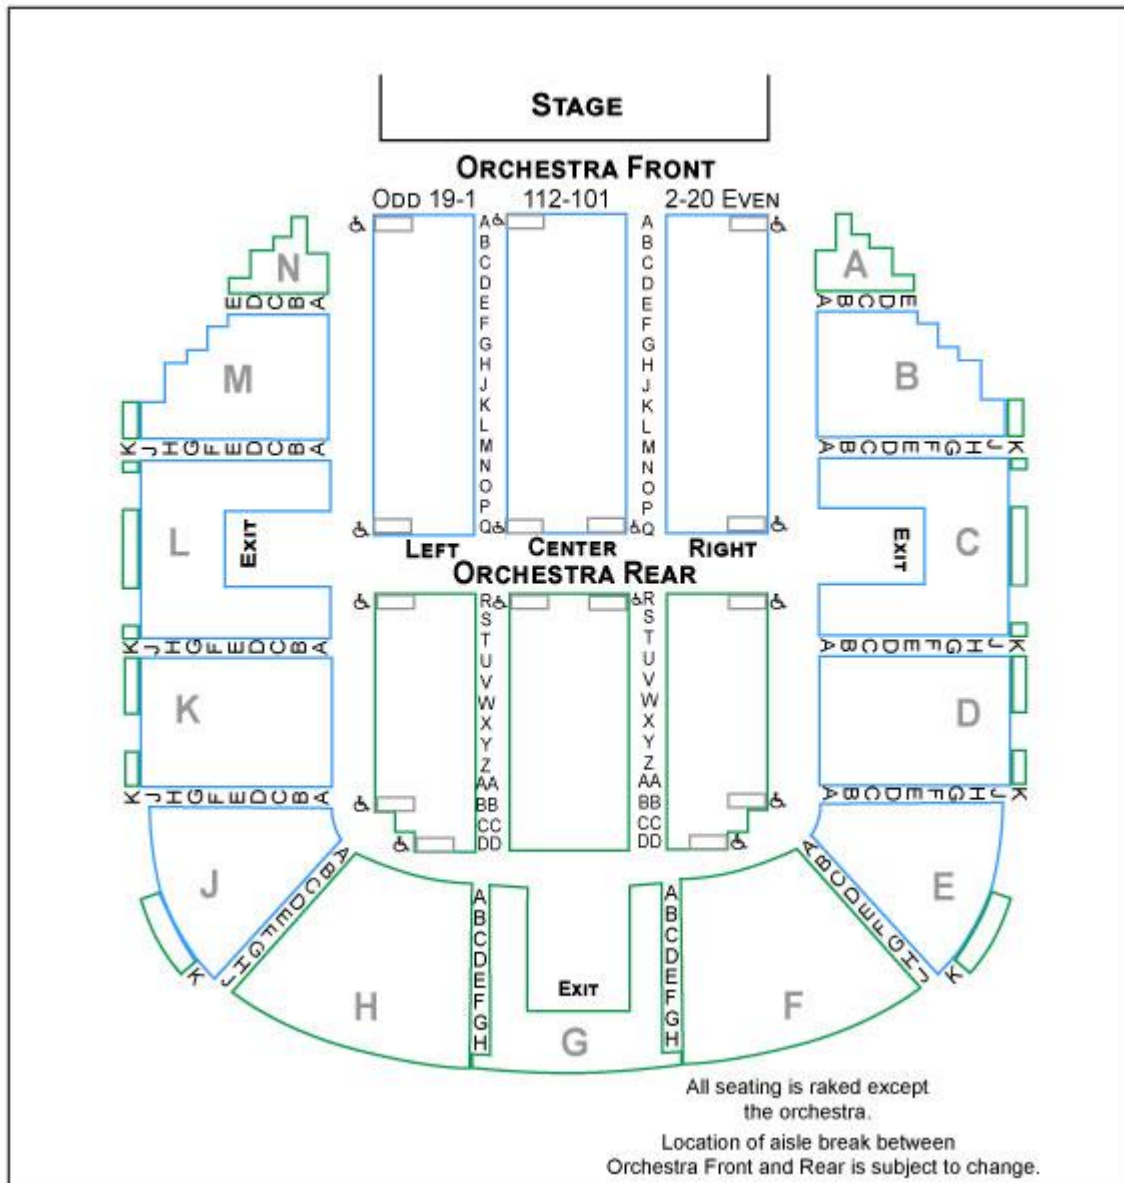

**Wheelchair Accessible seating is available at all prices on the Orchestra Floor.**

Advance ticket sales end 2 hours prior to the event.  
Any remaining tickets can be purchased at the door.

No refunds or exchanges. Please review *General Event Policies* for exclusions.