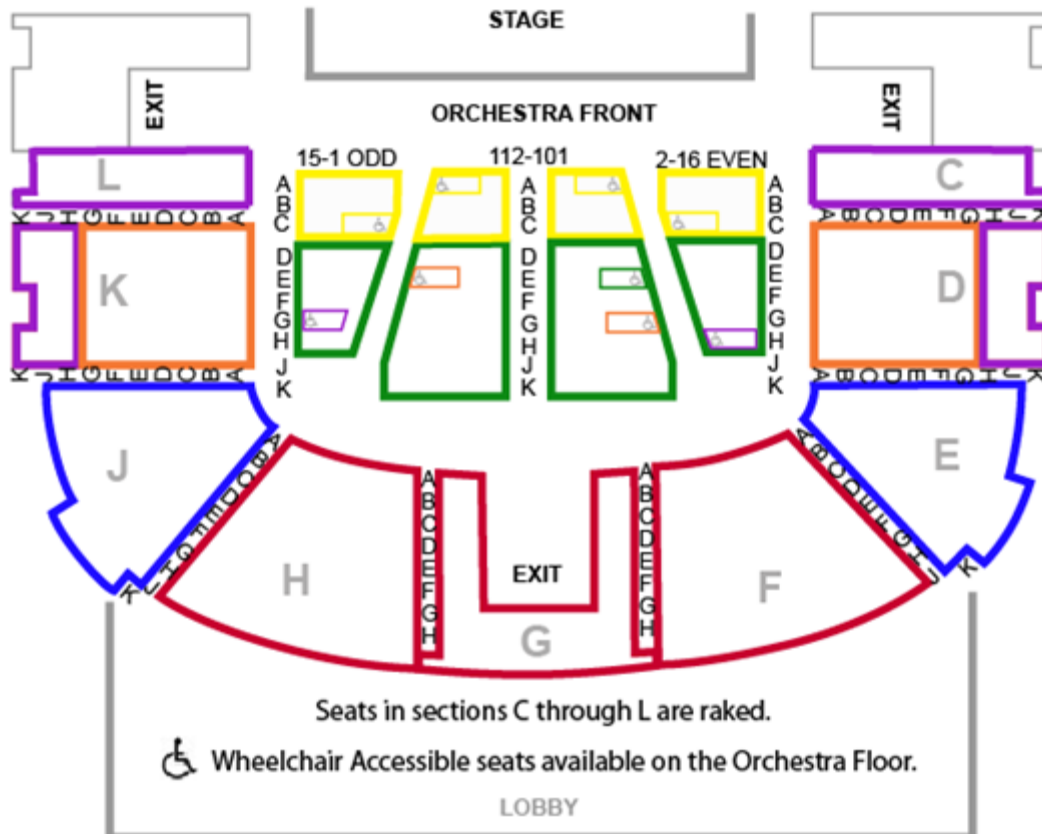

# Santa Cruz Ballet Theatre Presents The Nutcracker

Santa Cruz Civic Auditorium  
Saturday, December 18 @ 1pm and 5pm  
Sunday, December 19 @ 1pm and 5pm

		Ticket	Group of 12+
	Dress Circle	\$71.50	\$71.50
	Loge	\$61.50	\$34.50
	Front Orchestra	\$50.50	\$34.50
	Orchestra	\$42.50	\$30.50
	Side Loge	\$35.50	\$21.50
	Gallery-Limited View	\$20.50	\$15.50

Prices shown include service charge.

Wheelchair Accessible seating is available at all prices on the orchestra floor.  
Advance ticket sales end 2 hours prior to the event. Any remaining tickets can be purchased at the door.

Sorry, no refunds. Exchanges subject to \$3 per ticket fee. Strollers cannot be brought into Auditorium.  
No cameras or recorders. Please review General Event Policies for exclusions.

### Seating Info

The orchestra seating is at floor level and may not provide the best view for small children.  
The stage is elevated.  
The live orchestra will perform on the floor directly in front of the stage.